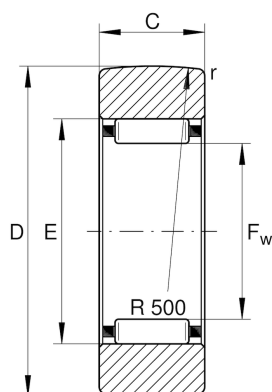

RSTO17-X

Yoke type track roller

Schaeffler ID:
0000538720000

Yoke type track rollers RSTO, without axial guidance, outer ring without ribs

Technical information

Main Dimensions & Performance Data

D	40 mm	Outside diameter
F_w	22 mm	Under roller diameter
C	15.8 mm	Width, outer ring
$C_{r w}$	14,200 N	Basic dynamic load rating, radial
$C_{0r w}$	18,200 N	Basic static load rating, radial
$C_{ur w}$	2,550 N	Fatigue load limit, radial
n_{DG}	2,800 1/min	Speed on permanent grease lubrication
	93.85 g	Weight

Dimensions

E	29 mm	Raceway diameter outer ring
r_{min}	0.3 mm	Minimum chamfer dimension
R	500 mm	Radius of outer ring outside profile